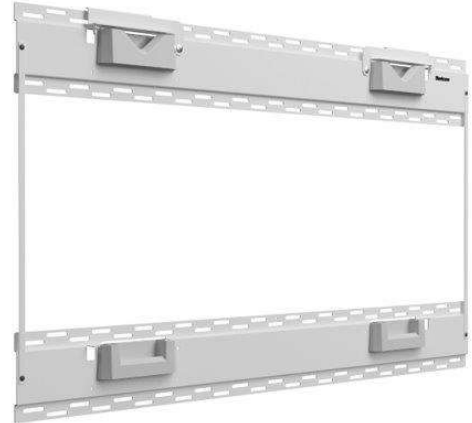

Roam for the Microsoft Surface Hub 2S 85” Statement of Line

Wall Mount

Style Number: STPM2WALMT85
Single Product Dimension: 30.1” (765mm) H
x 51.5” (1307mm) L x 1.4” (36mm) W
Single Product Weight: 24.6 lbs
MOQ: 5
Palletized Dimension: 56” x 30” x 40”
Palletized Weight: 355 lbs
Single Packed Dimensions: 55.5” x 23.5” x
3.25”
Single Packed Weight: 30 lbs each
Color: Artic White/Microsoft Grey
MSRP:
Distributor Price USD:

Floor Supported Wall Mount

Style Number: STPM2FLRMT85
Single Product Dimension: 75.3” (1912mm) H
x 77.2” (1960mm) L x 3.3” (84mm) W
Single Product Weight: 84.7 lbs
MOQ: 5
Palletized Dimension: 90.25” x 48.5” x 49”
Palletized Weight: 915 lbs
Single Packed Dimensions: 90.25” x 48.5” x
8.5”
Single Packed Weight: 170 lbs
Color: Artic White/Microsoft Grey
MSRP:
Distributor Price USD:

Mobile Cart

Style Number: STPM2CART85

Single Product Dimension: 75.3" (1912mm) H
x 77.2" (1960mm) L x 29.1" (740mm) W

Single Product Weight: 169.4 lbs

MOQ: 5

Palletized Dimension: 90.25" x 48.5" x 49"

Palletized Weight: 1,015 lbs

Single Packed Dimensions: 90.25" x 48.5" x
8.5"

Single Packed Weight: 190 lbs

Color: Artic White/Microsoft Grey

MSRP:

Distributor Price USD: